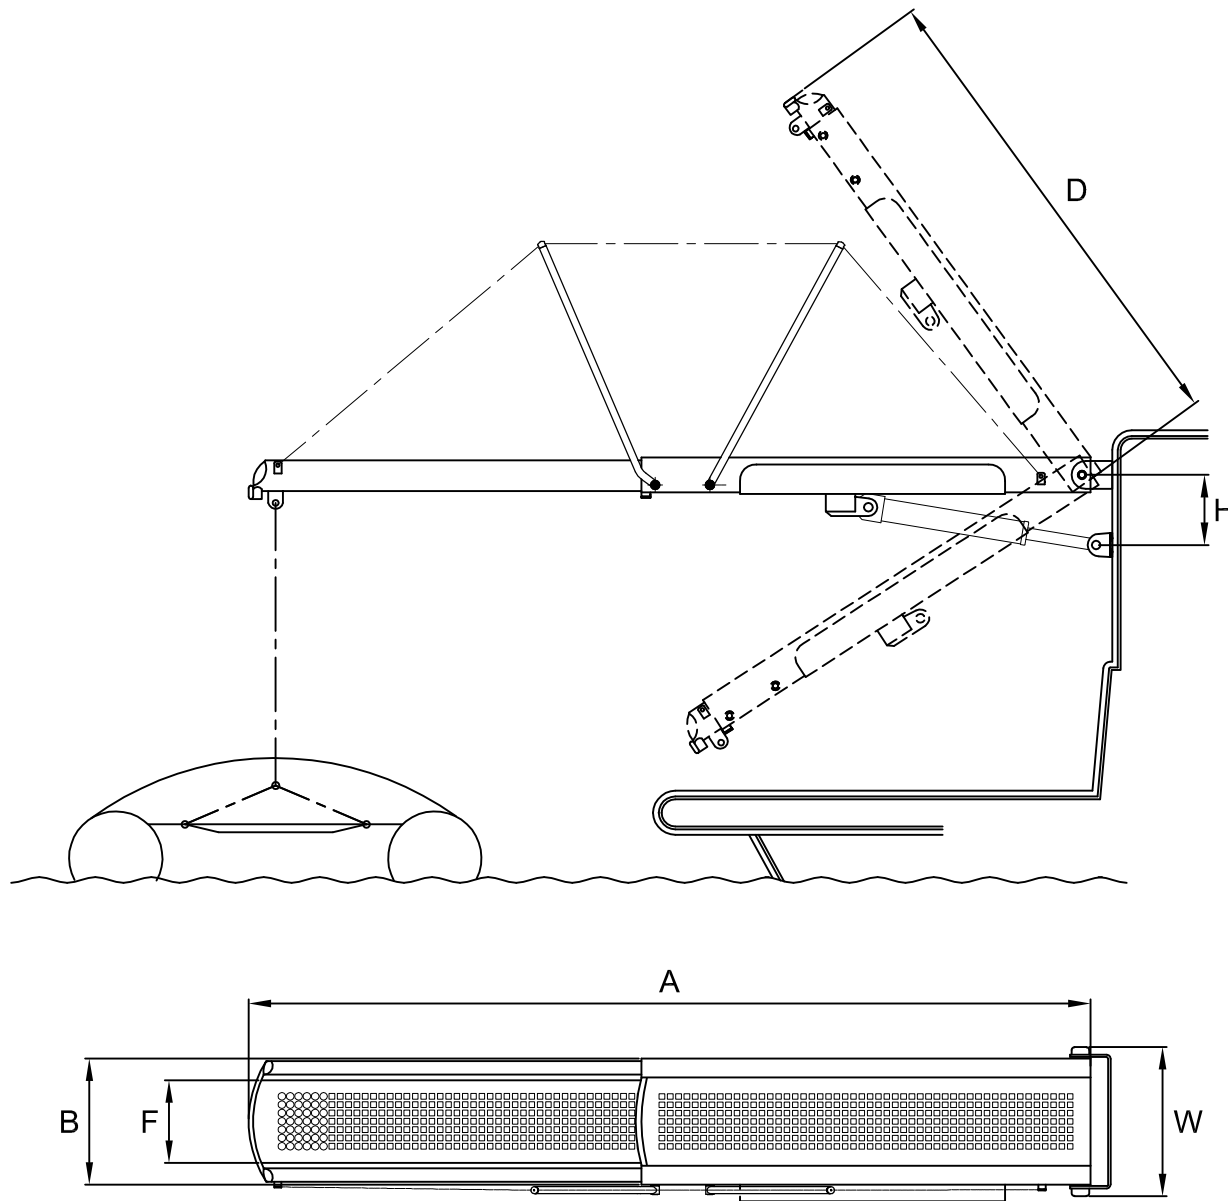

Lifting capacity (Kg)	200	200
A (mm)	2500	3000
B (mm)	450	450
D (mm)	1525	1725
F (mm)	295	295
H (mm)	250	250
W (mm)	532	532
Weight (Kg)	109	175

Product

PI 389 RACING

Hydraulic External Passerelle